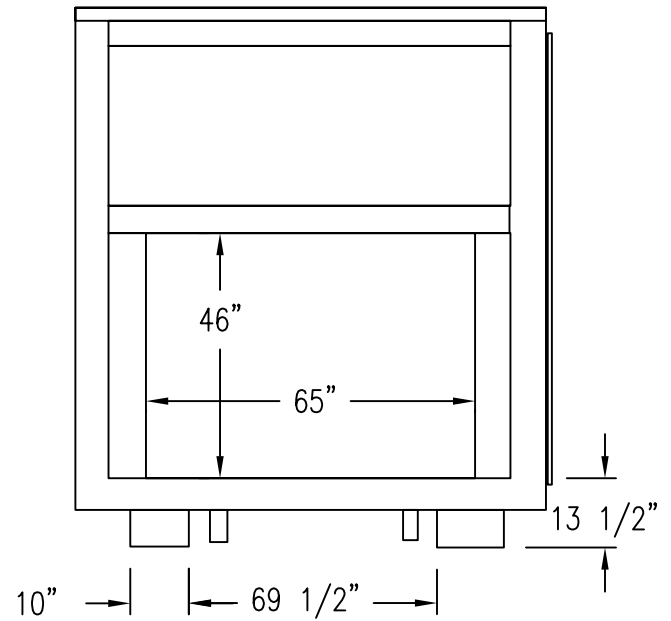

PTR BALER & COMPACTOR

CAPACITY	OVERALL LENGTH	INSIDE LENGTH	WEIGHT
40 CU YD	22' - 9"	21' - 9"	6878 LBS
35 CU YD	20' - 0"	19' - 0"	6243 LBS
30 CU YD	17' - 6"	16' - 6"	5666 LBS
27 CU YD	16' - 0"	15' - 0"	5326 LBS
25 CU YD	14' - 6"	13' - 6"	4986 LBS