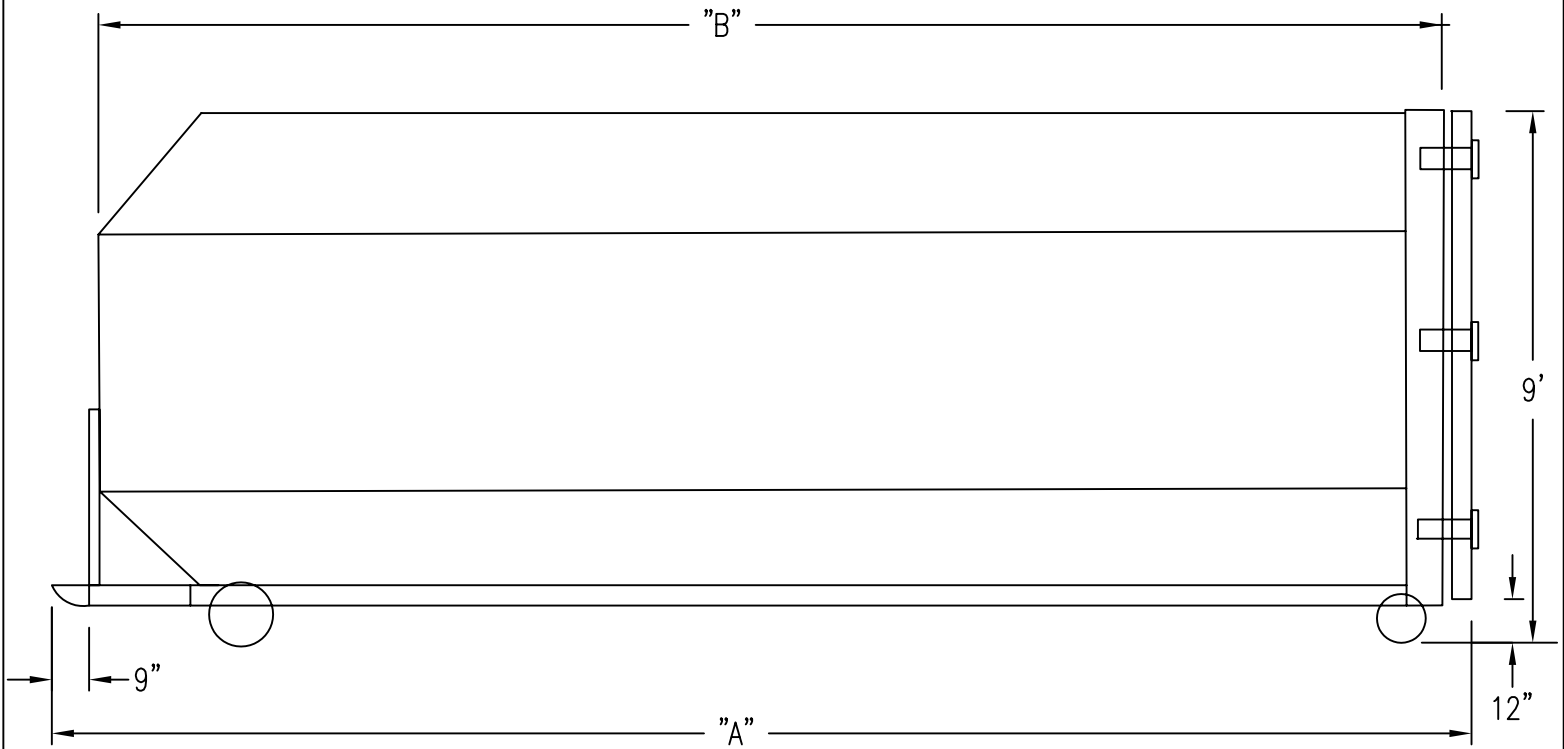

PTR BALER & COMPACTOR

CAPACITY	OVERALL LENGTH	INSIDE LENGTH	WEIGHT
40 CU YD	22' - 9"	21' - 9"	6878 LBS
35 CU YD	20' - 0"	19' - 0"	6243 LBS
30 CU YD	17' - 6"	16' - 6"	5666 LBS
27 CU YD	16' - 0"	15' - 0"	5326 LBS
25 CU YD	14' - 6"	13' - 6"	4986 LBS